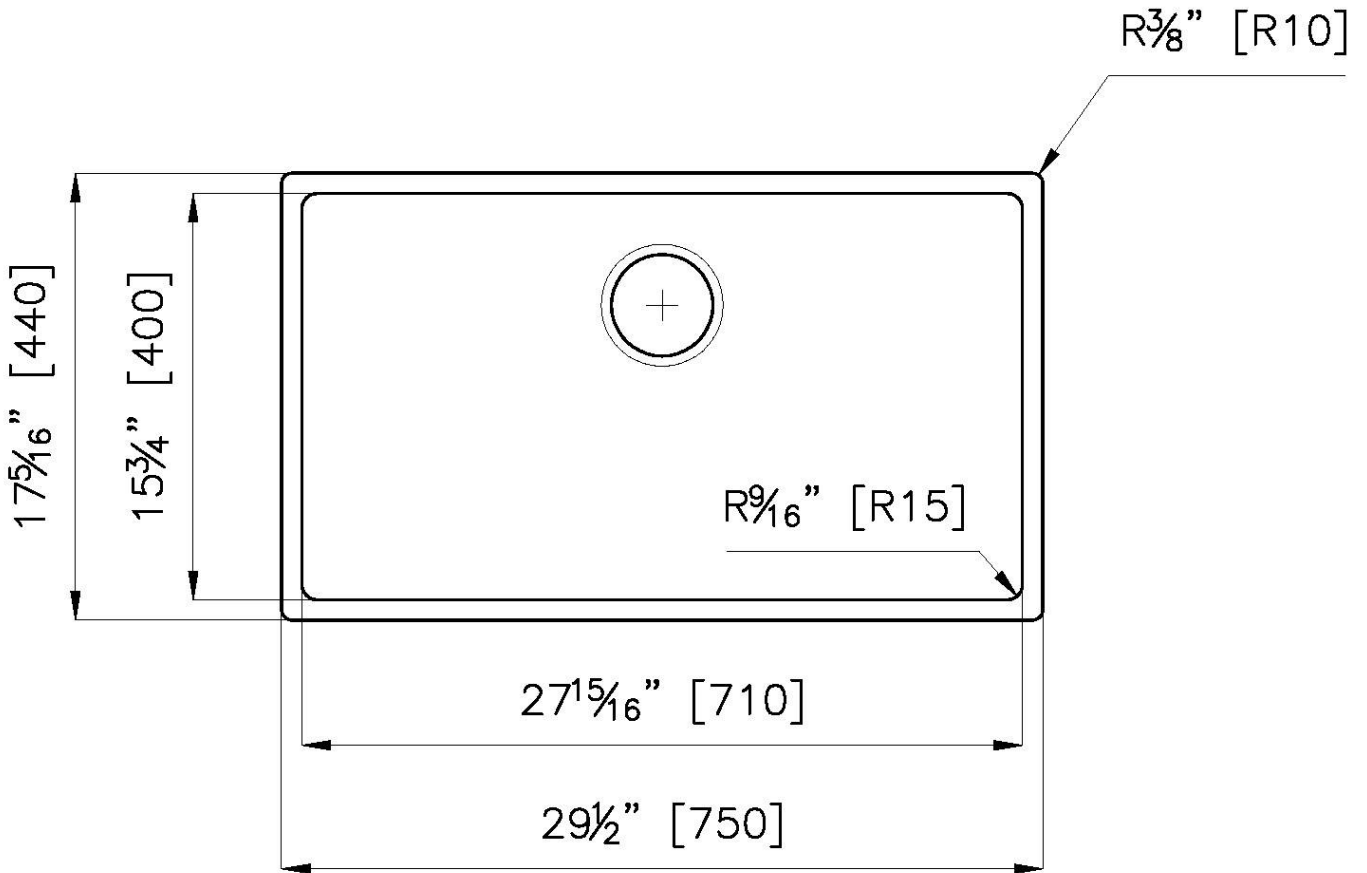

Bowl dimension 1 bowl 27^{15/16"} x 15^{3/4"}

Bowls depth 8"

Flush-mount cut-out See cut-out drawing

Overmount cut-out 29" x 16^{1/2"}

Waste fitting type 3^{1/2"} - with stainless steel basket

Underside Protected with heavy duty undercoating

Basket 3,5" waste fitting The drain is equipped with a large 3.5" drain, with the practical basket cap that prevents the discharge of solid parts.

High thickness 1.2 1.2 mm thick steel. A significant thickness, which guarantees the maximum sturdiness and durability.

Small radius Bowls with squared shapes with a modern design and an increased capacity, for a minimal aesthetics connected with an extreme practicality.

TECHNICAL DATA

Flush-mount installation - FT

Installation on top of worktop - SPT