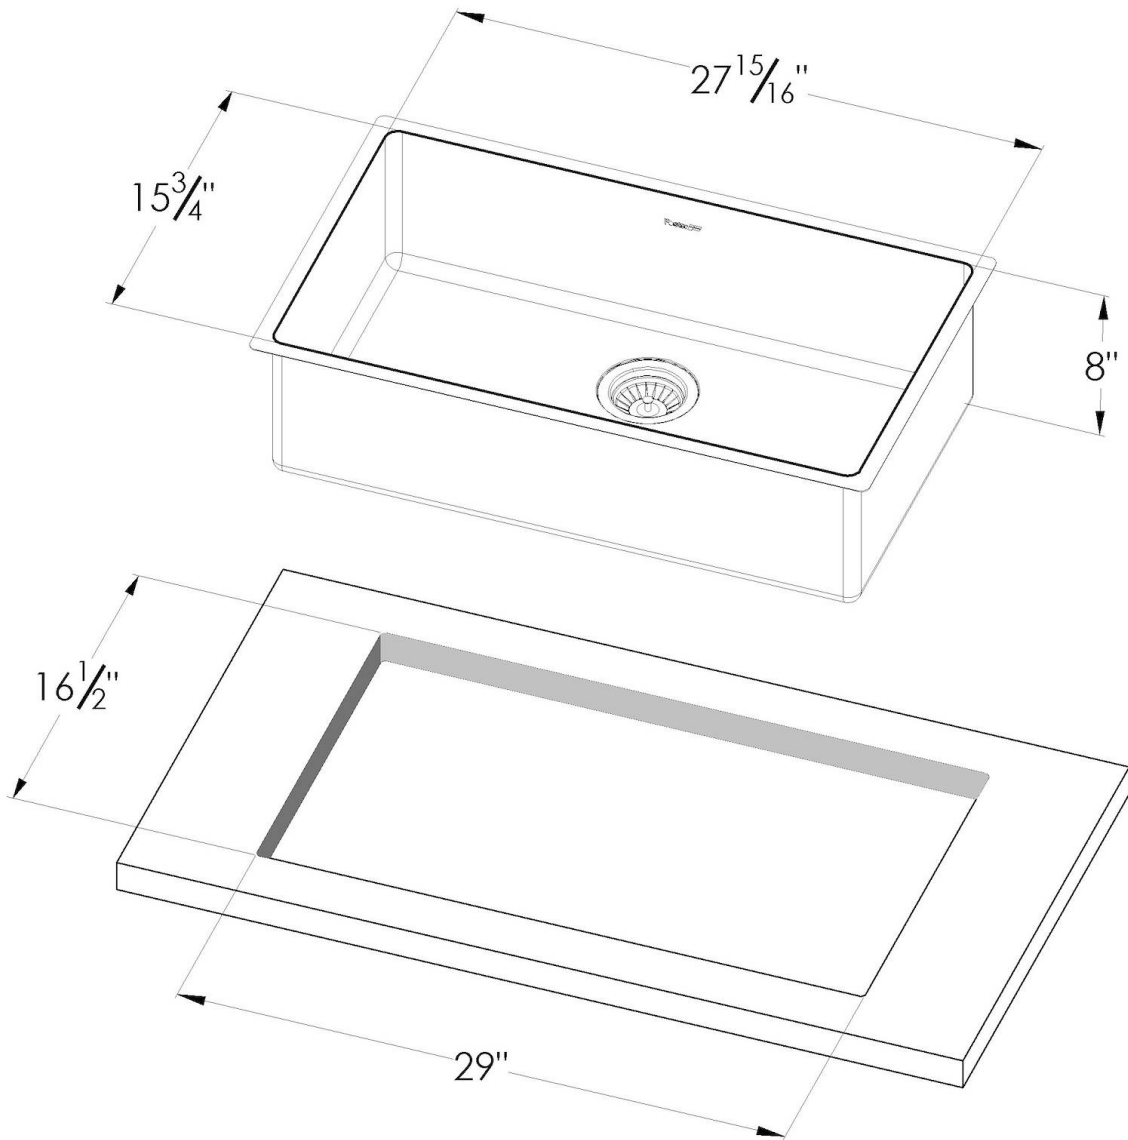

KE Sink Copper 30" x 18" – F/M

Kitchen Sinks

Code: 2157 068

PVD Copper
AISI 304 Stainless steel
Foster brushed
Flush-mount

DETAILS

Series	KE
Coloring	Copper
Finish	PVD
Material	AISI 304 stainless steel
Texture	Foster brushed
Edge/Installation Type	Flush-mount Top-mount
Thickness	18 Gauge (1.2 mm)
Overall dimensions	29 1/2" x 17 5/16"

Bowl dimension 1 bowl 27^{15/16"} x 15^{3/4"}

Bowls depth 8"

Flush-mount cut-out See cut-out drawing

Overmount cut-out 29" x 16^{1/2"}

Waste fitting type 3^{1/2"} - with stainless steel basket

Underside Protected with heavy duty undercoating

Basket 3,5" waste fitting The drain is equipped with a large 3.5" drain, with the practical basket cap that prevents the discharge of solid parts.

High thickness 1.2 1.2 mm thick steel. A significant thickness, which guarantees the maximum sturdiness and durability.

Small radius Bowls with squared shapes with a modern design and an increased capacity, for a minimal aesthetics connected with an extreme practicality.

TECHNICAL DATA

Flush-mount installation - FT

Installation on top of worktop - SPT