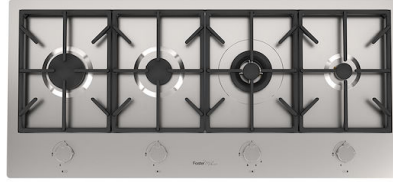

Small radius Bowls with squared shapes with a modern design and an increased capacity, for a minimal aesthetics connected with an extreme practicality.

TECHNICAL DATA

Flush-mount installation - FT

Installation on top of worktop - SPT

Twin Chopping Board
8644 101

Waste disposer throat
8669 043

White bowl
8153 100

RECOMMENDED PAIRINGS

Faucet Ponza
8497 025

Milano Cooktop 4 burners inLine
7640 900