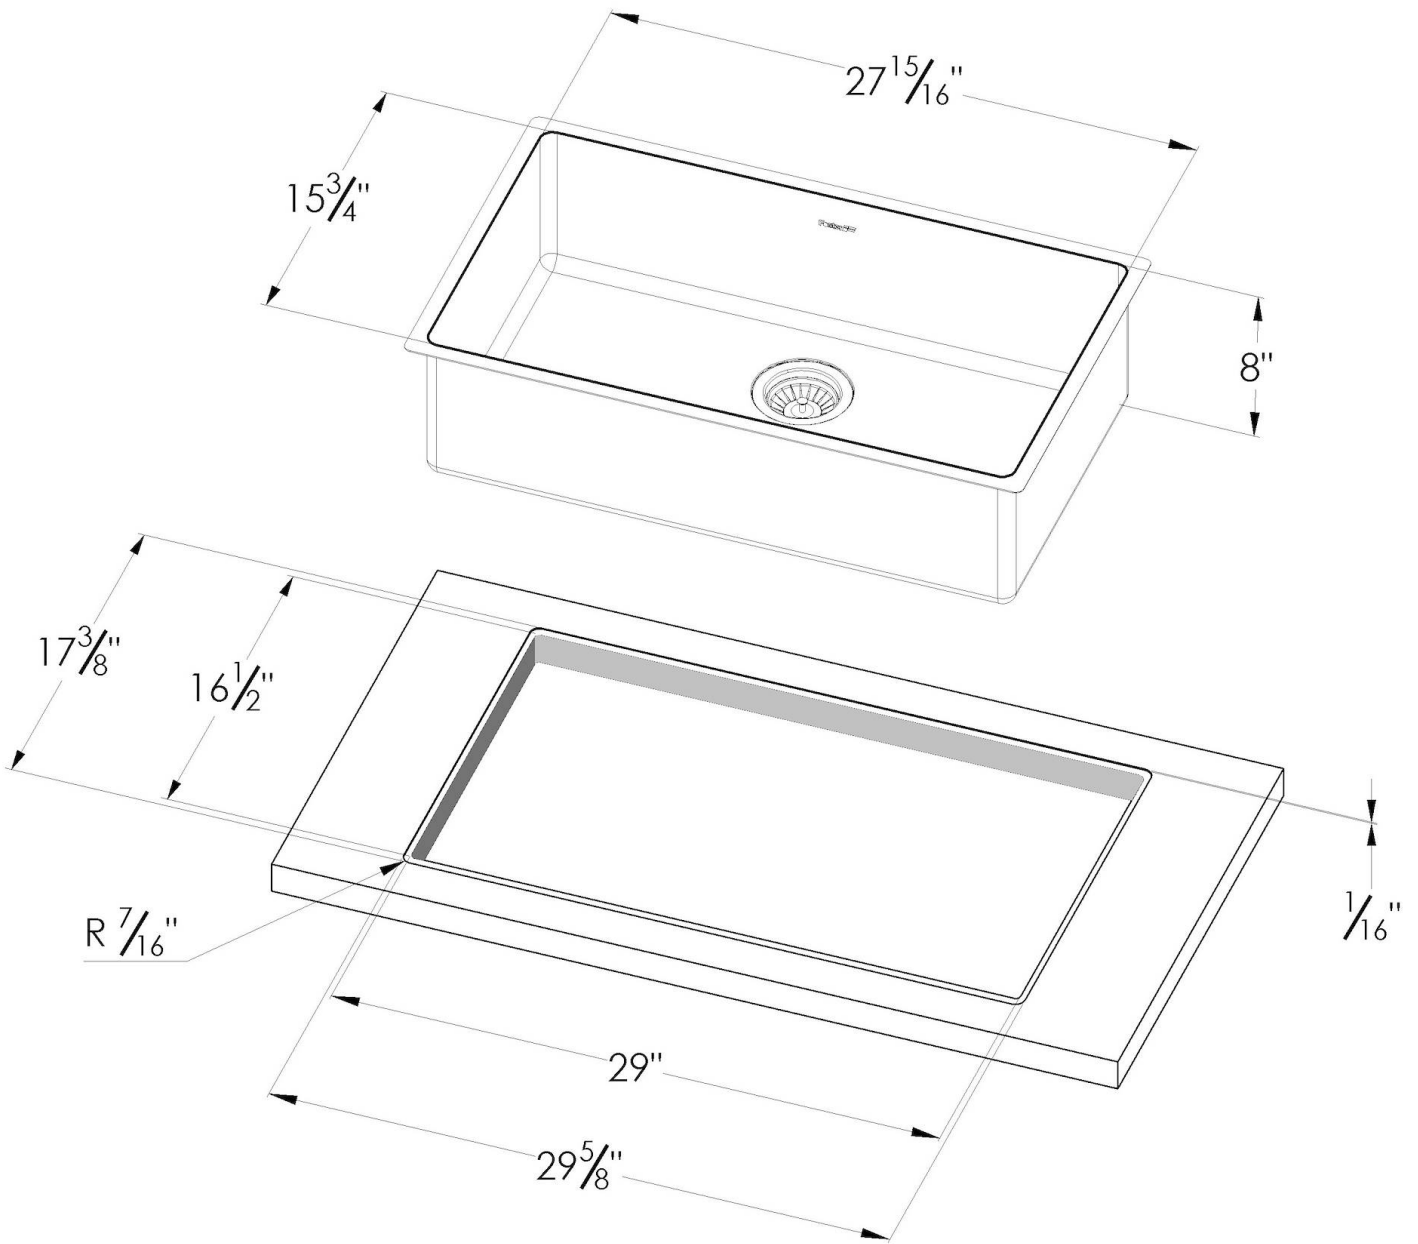

KE Sink Copper 30" x 18" – F/M

Kitchen Sinks

Code: 2157 068

PVD Copper
AISI 304 Stainless steel
Foster brushed
Flush-mount

DETAILS

Series	KE
Coloring	Copper
Finish	PVD
Material	AISI 304 stainless steel
Texture	Foster brushed
Edge/Installation Type	Flush-mount Top-mount
Thickness	18 Gauge (1.2 mm)
Overall dimensions	29 1/2" x 17 5/16"

Bowl dimension 1 bowl 27^{15/16"} x 15^{3/4"}

Bowls depth 8"

Flush-mount cut-out See cut-out drawing

Overmount cut-out 29" x 16^{1/2"}

Waste fitting type 3^{1/2"} - with stainless steel basket

Underside Protected with heavy duty undercoating

Basket 3,5" waste fitting The drain is equipped with a large 3.5" drain, with the practical basket cap that prevents the discharge of solid parts.

High thickness 1.2 1.2 mm thick steel. A significant thickness, which guarantees the maximum sturdiness and durability.

Small radius Bowls with squared shapes with a modern design and an increased capacity, for a minimal aesthetics connected with an extreme practicality.

TECHNICAL DATA

Flush-mount installation - FT

Installation on top of worktop - SPT